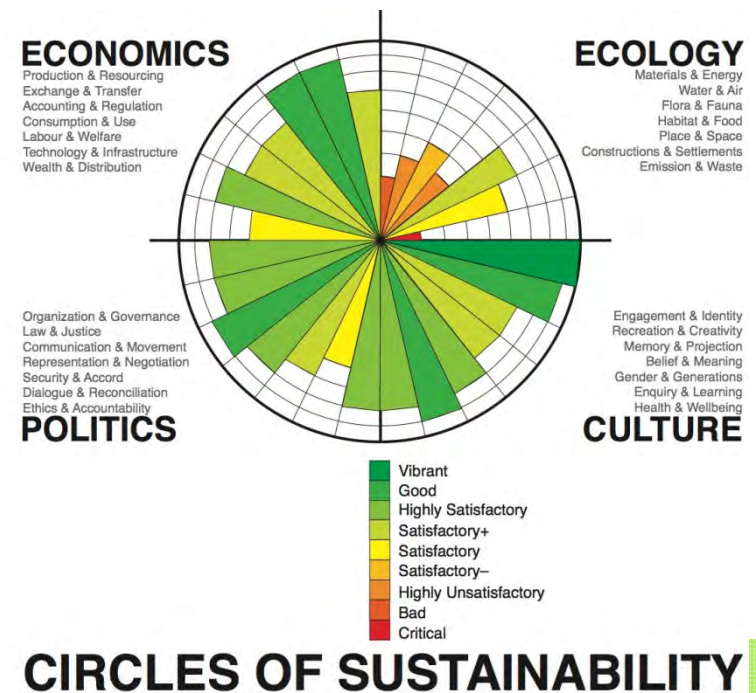

# SILK ROAD'S SUSTAINABILITY CONCEPT

ASGHAR M. FAZEL  
21 JULY 2016  
BALI - INDONESIA

# DIVERSITY + INTERCONNECTIVITY= SUSTAINABILITY

## Lessons from nature:

- genetic diversity,
- migrations for food and water,
- adaptation to changing climates
- resiliency of plants, animals and ecosystems

Source: assessment Melbourne 2011